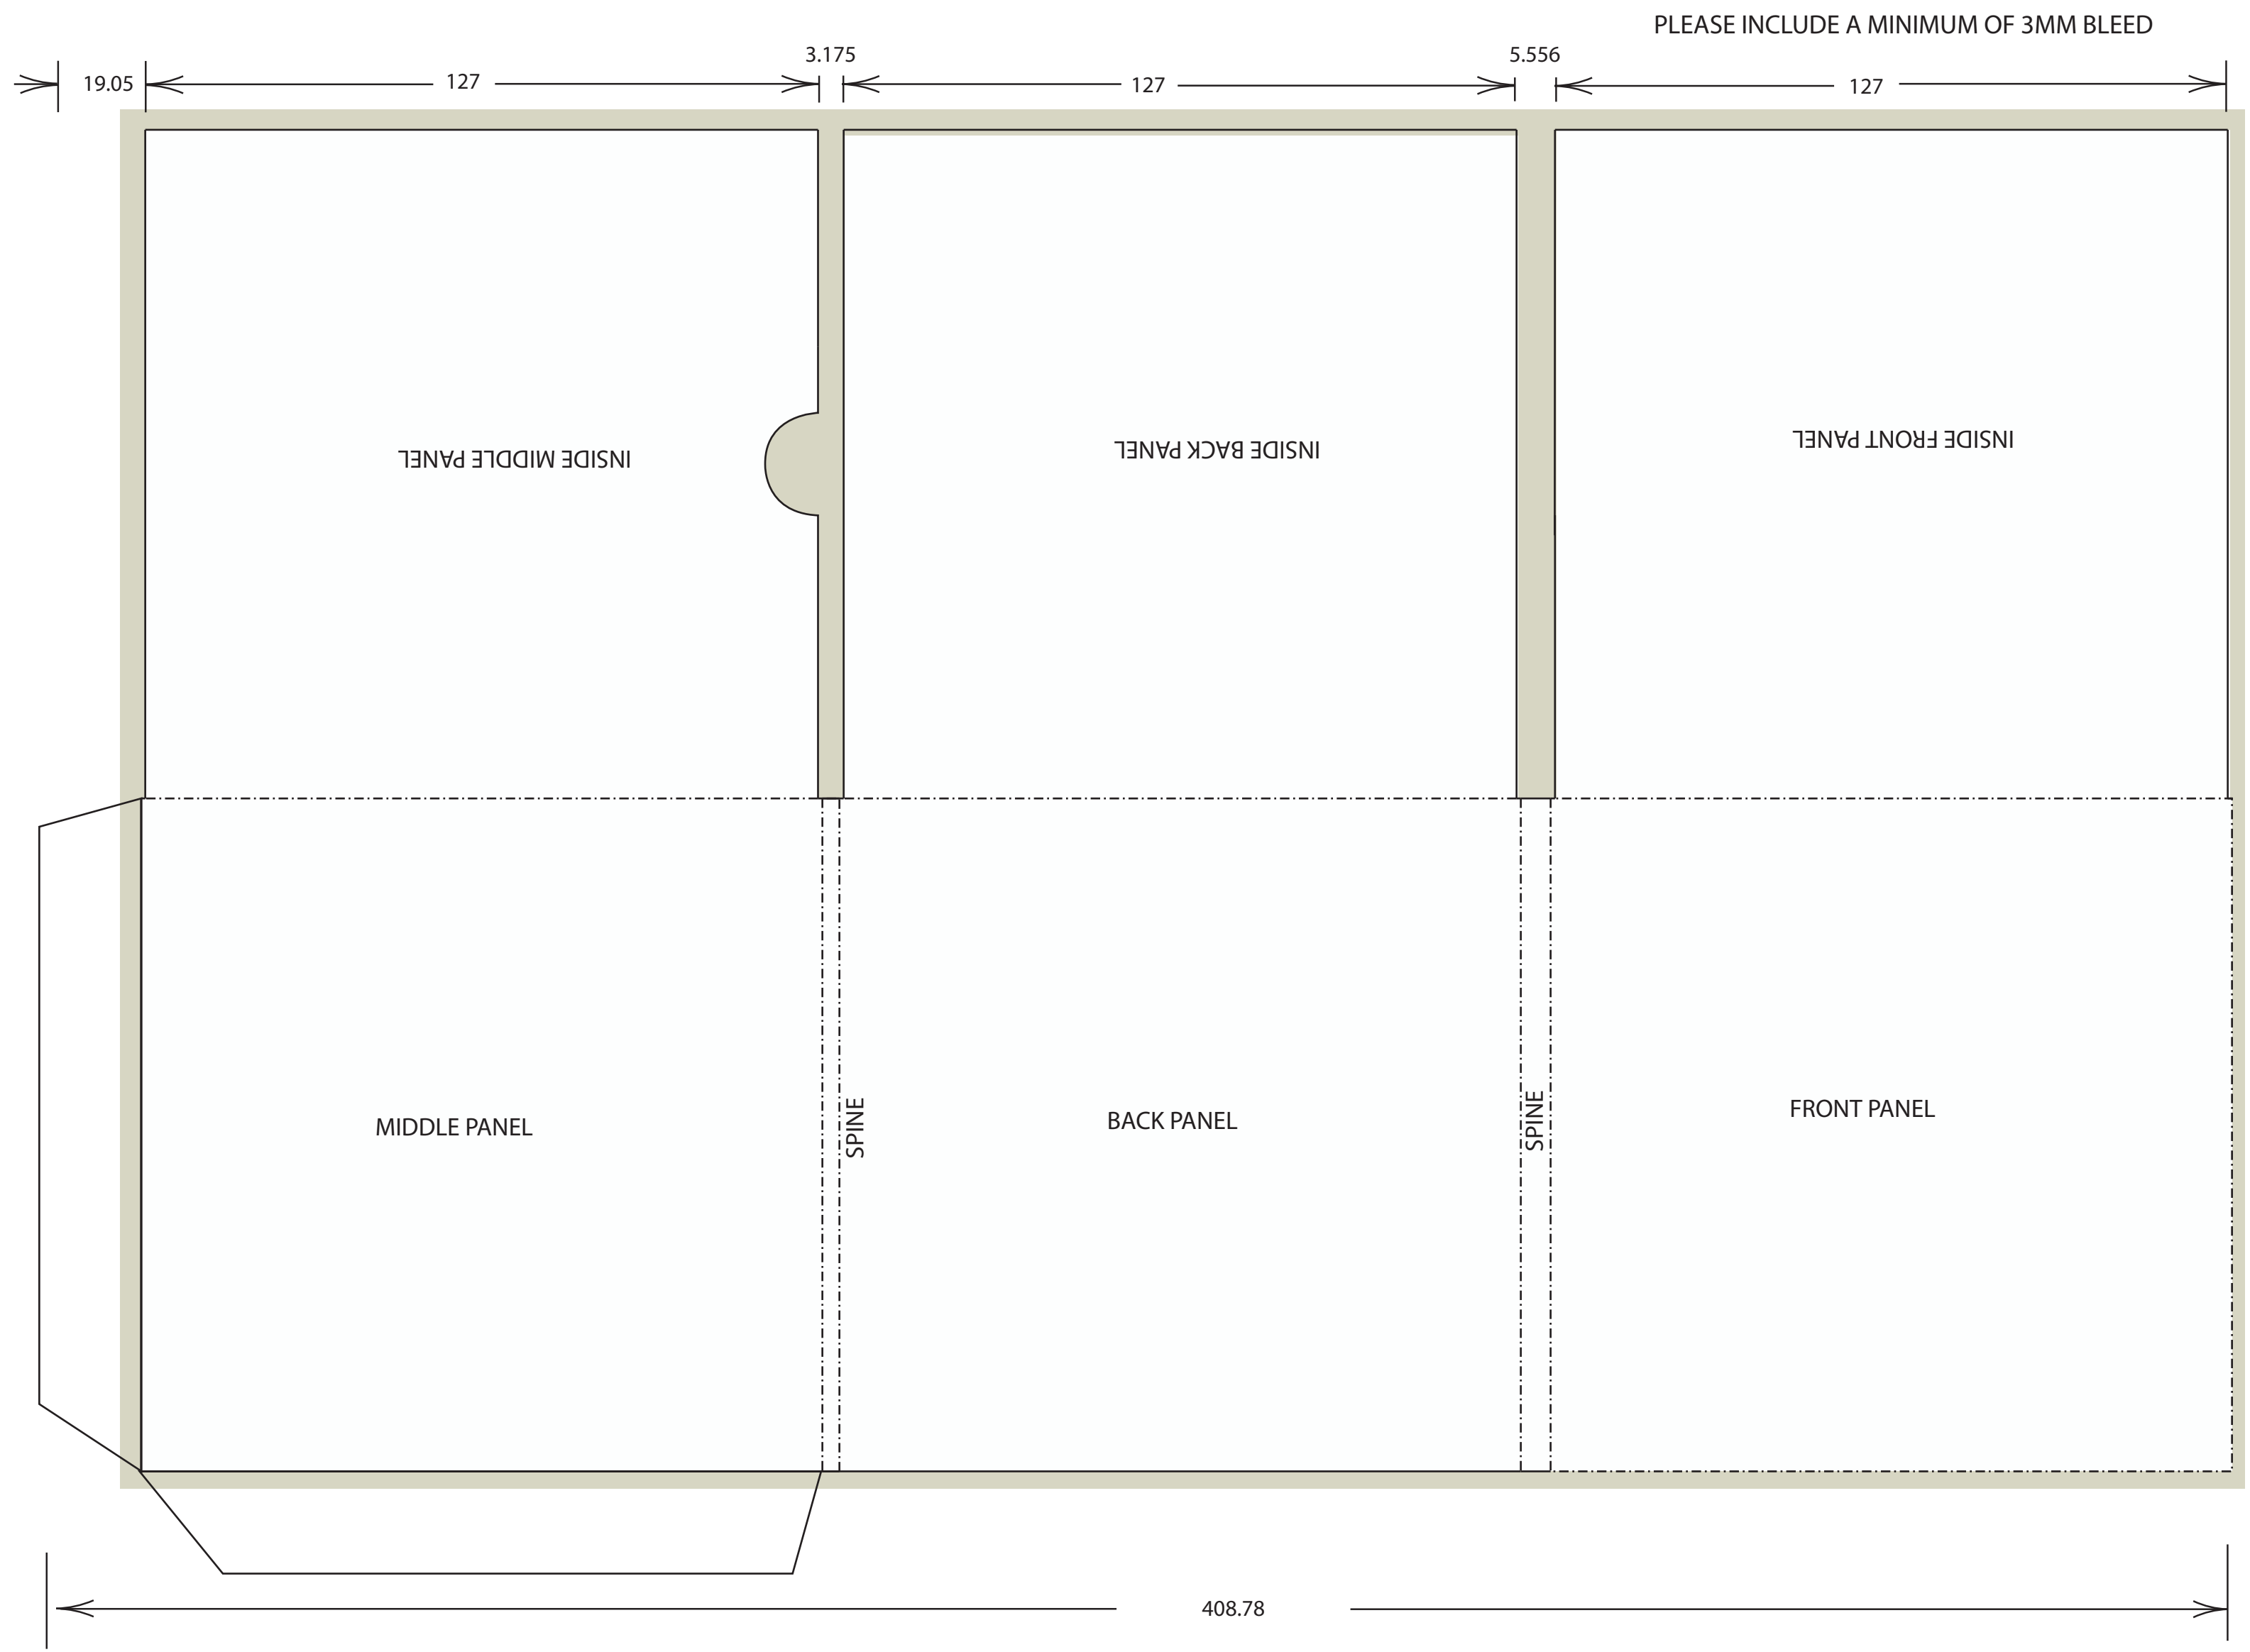

# 6 Panel Gatefold Sleeve (Single Disc on RHS)

This template file was brought to you by  
**DiskBank**  
 CD AND DVD SPECIALISTS

Artwork should be in a minimum of 300 dpi and be supplied in one of the following file formats...