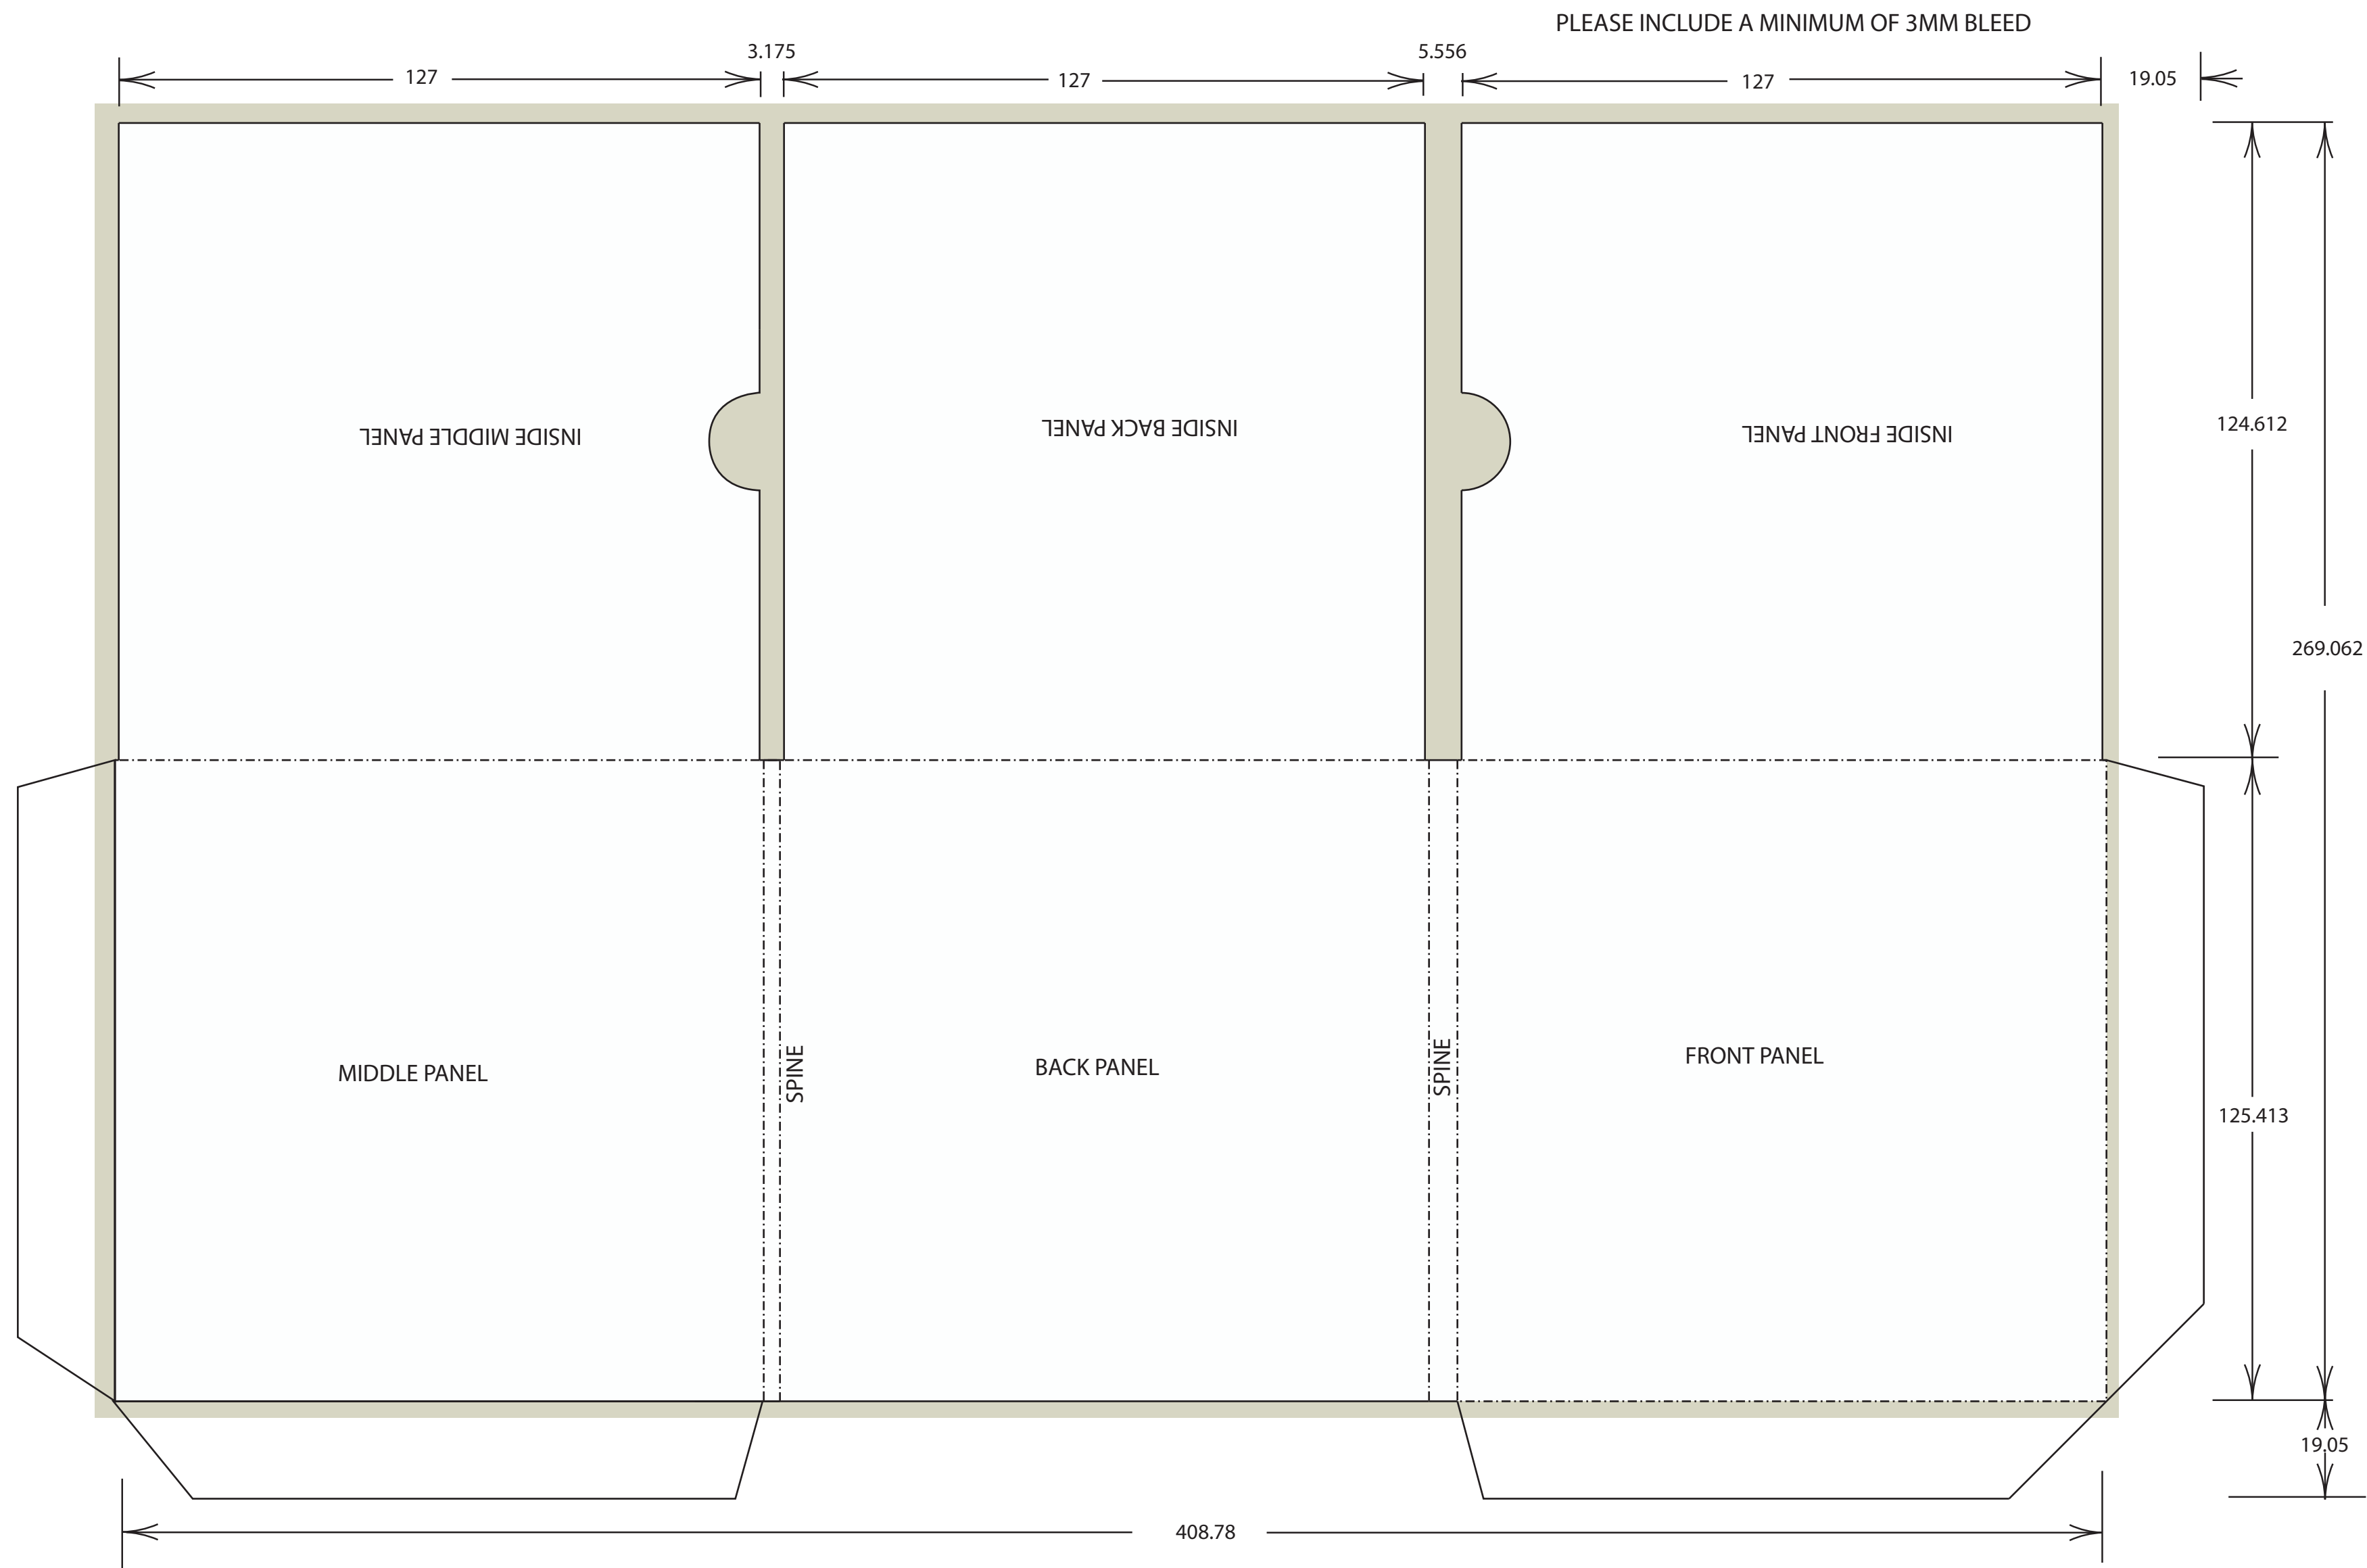

6 Panel Gatefold Sleeve (Double Disc)

This template file was brought to you by
DiskBank
 CD AND DVD SPECIALISTS

Artwork should be in a minimum of 300 dpi and be supplied in one of the following file formats...