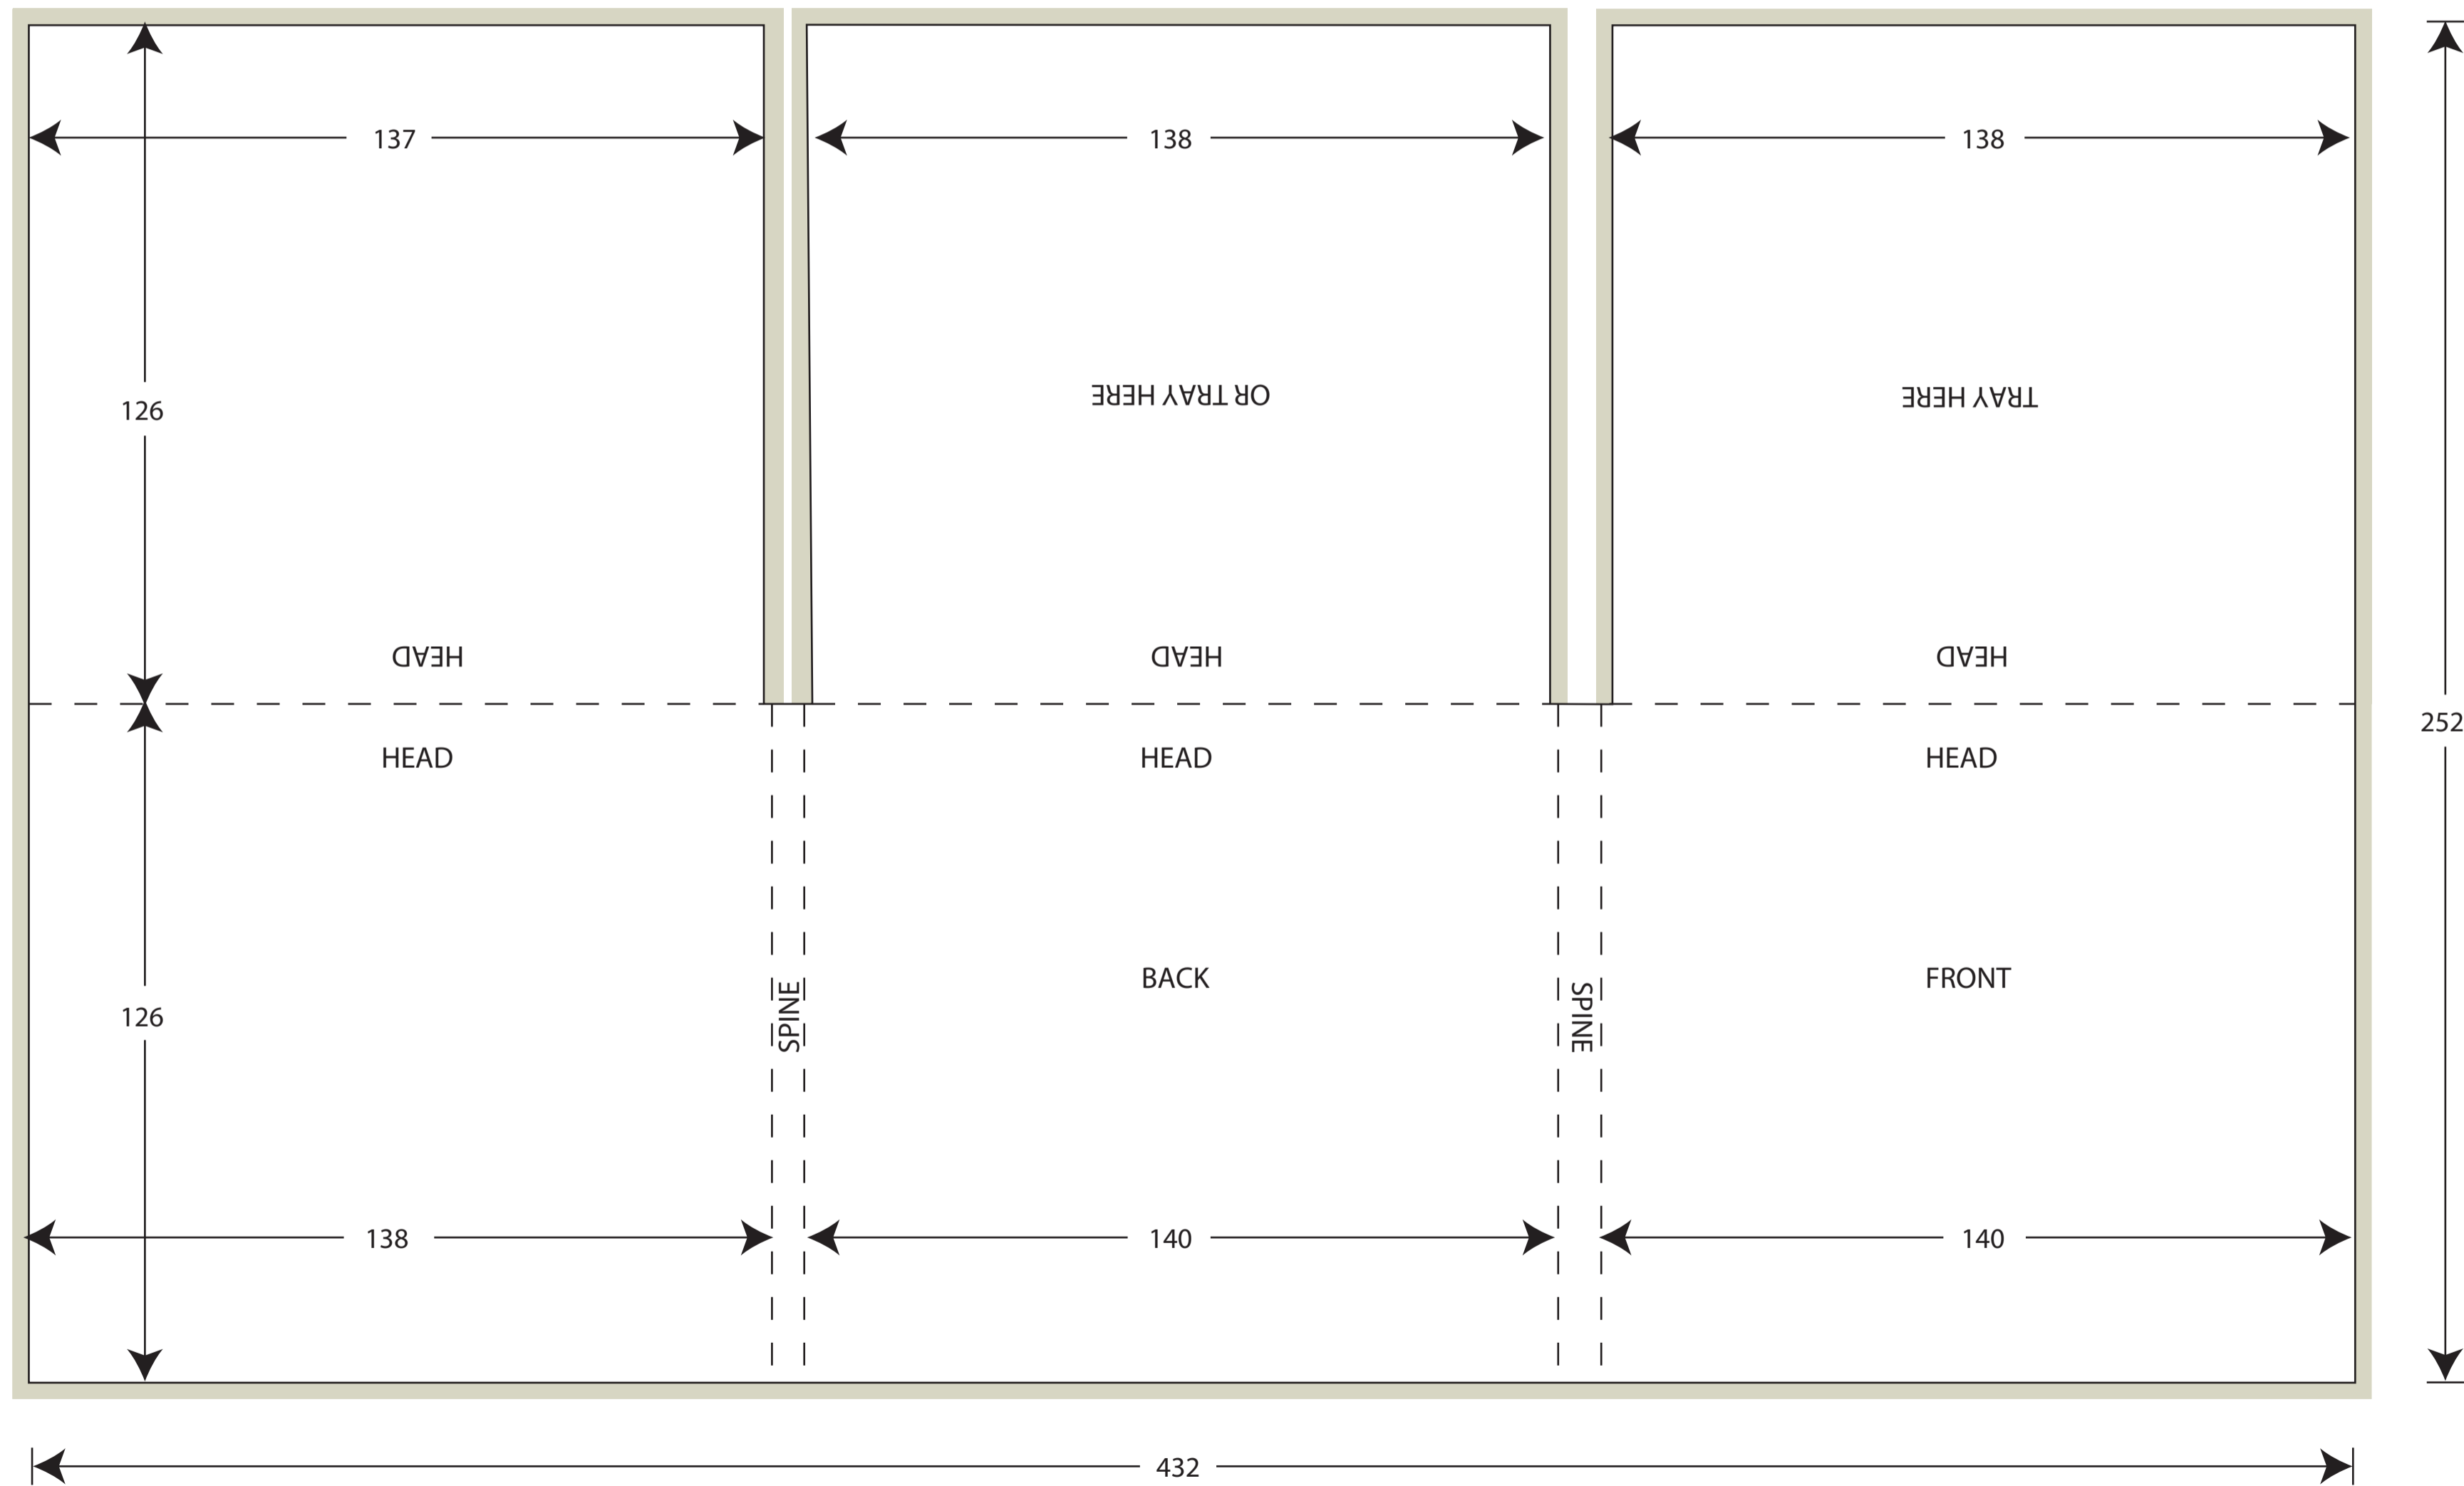

6 Panel DigiCase

Tray can sit on the centre or right hand panels. Please bear in mind that the spines will need to be swapped on below template if right hand tray required.

PLEASE INCLUDE A MINIMUM OF 3MM BLEED