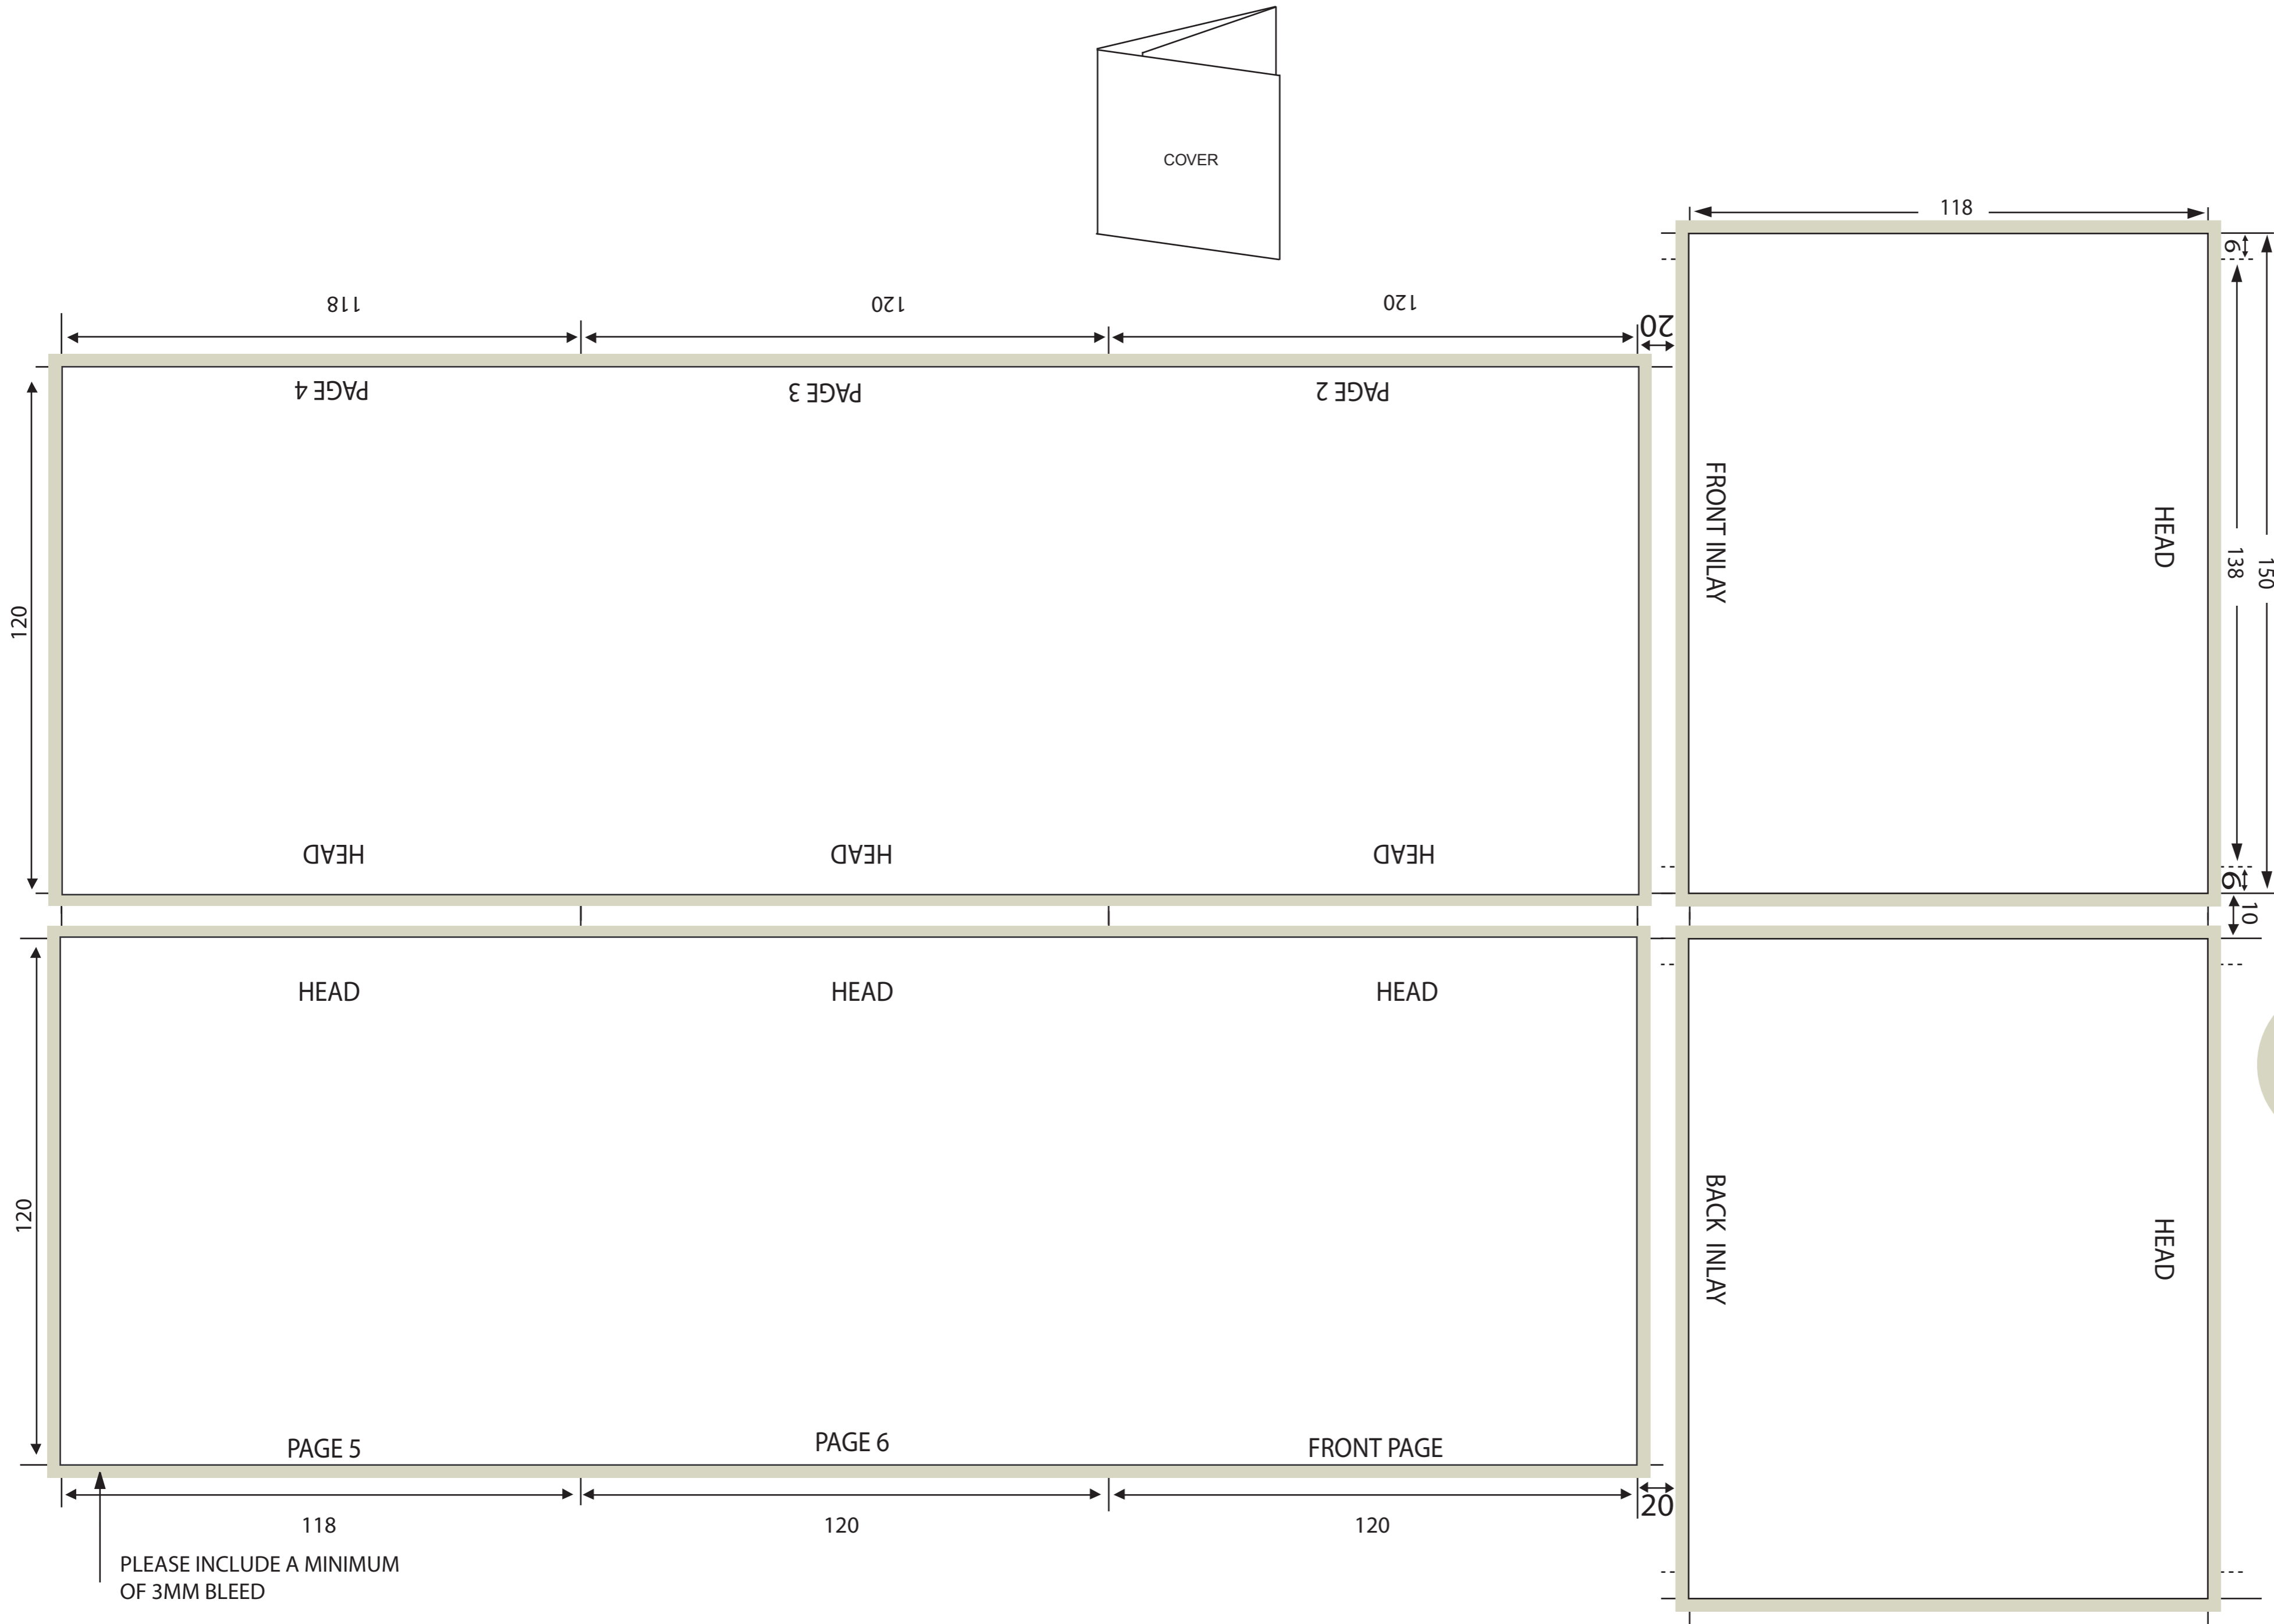

6 Page Booklet & Inlay(Roll Fold)

This template file was brought to you by
DiskBank
CD AND DVD SPECIALISTS

Artwork should be in a minimum of 300 dpi and be supplied in one of the following file formats...

- CMYK (.tif)
- JPEG (.jpeg)
- TIFF (.tif)
- Adobe Acrobat (.pdf)
- Adobe Photoshop (.psd)

Please ensure that **ALL FONTS** are embedded.

PLEASE INCLUDE A MINIMUM OF 3MM BLEED