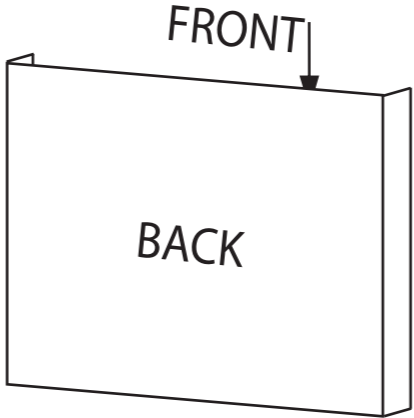

2 Sided Tray Inlay

This template file was brought to you by
DiskBank
CD AND DVD SPECIALISTS

Artwork should be in a minimum of 300 dpi and be supplied in one of the following file formats...

- CMYK (.tif)
- JPEG (.jpeg)
- TIFF (tif)
- Adobe Acrobat (.pdf)
- Adobe Photoshop (.psd)