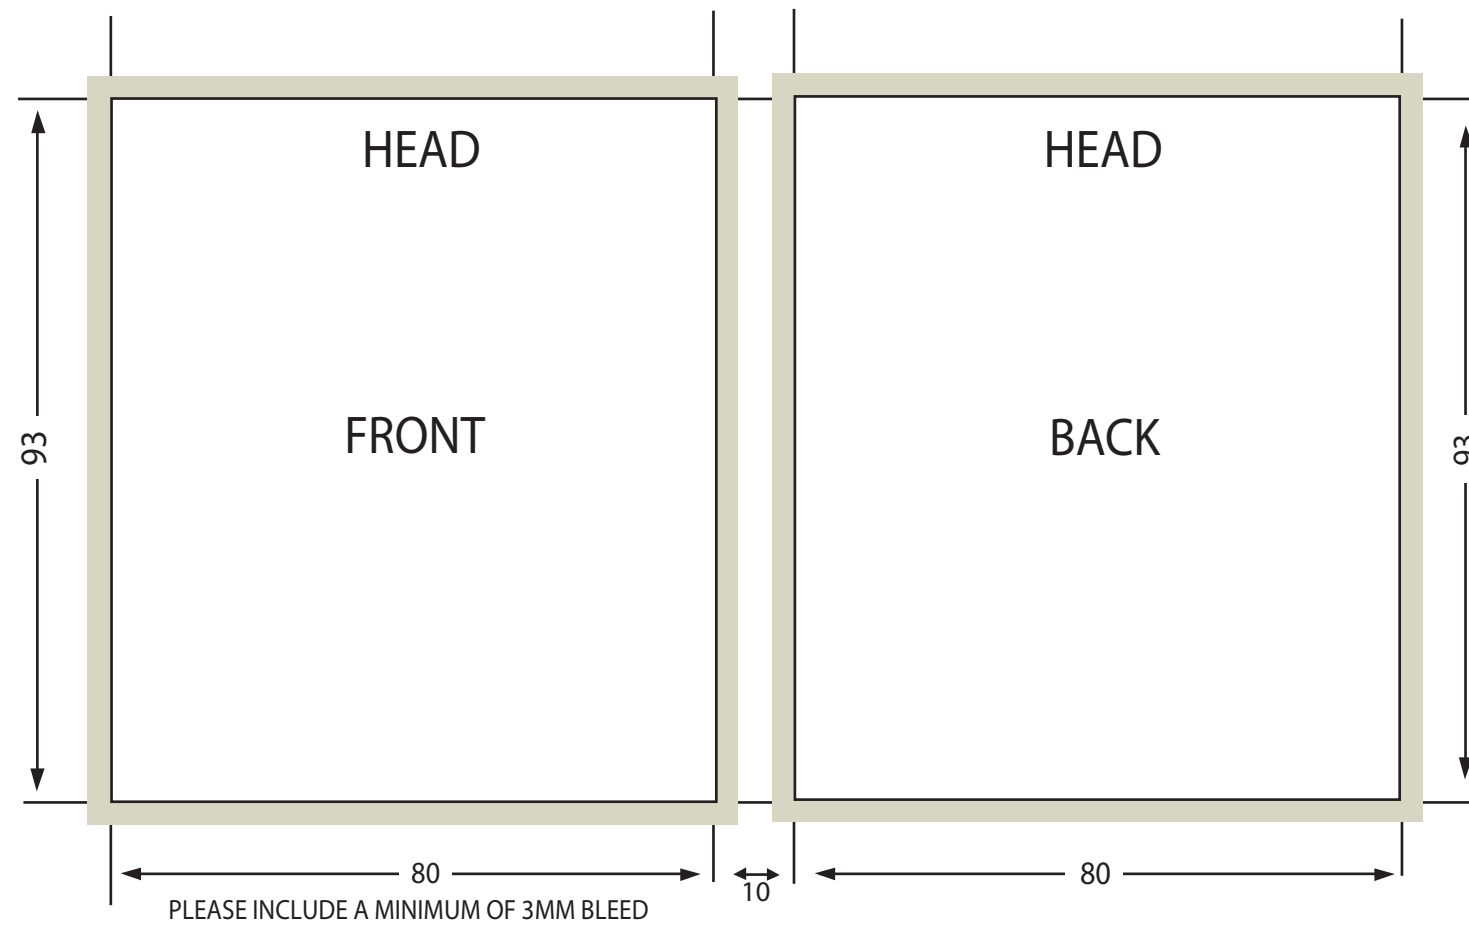

## 2 Page Miniature Jewel Case Insert

This template file was brought to you by  
**DiskBank**  
CD AND DVD SPECIALISTS

Artwork should be in a minimum of 300 dpi  
and be supplied in one of the following file  
formats...