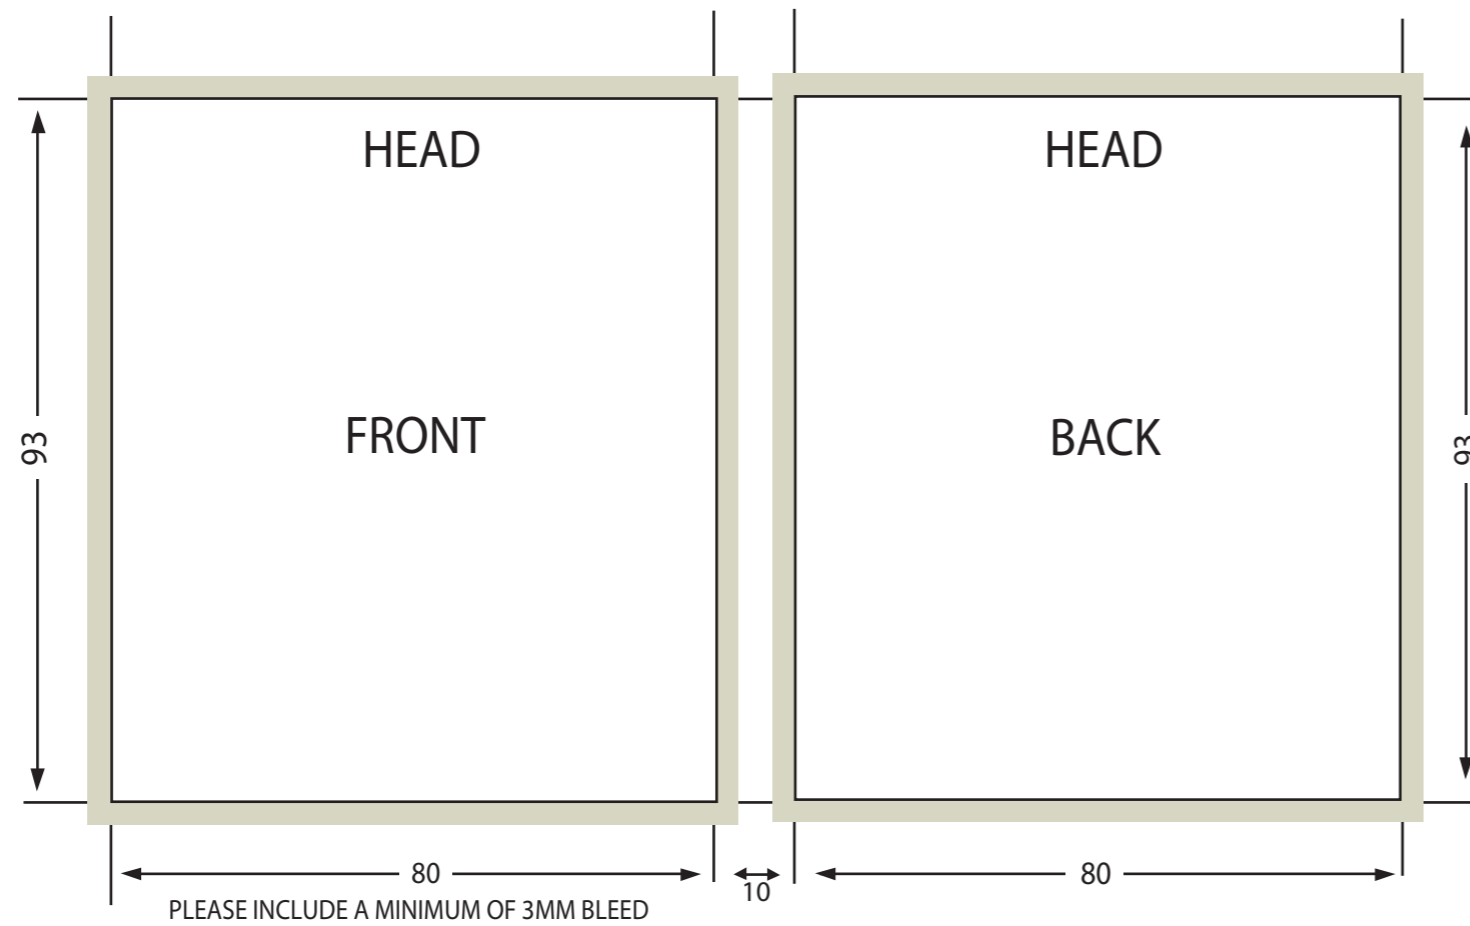

## 2 Page Miniature Jewel Case Insert

This template file was brought to you by  
**DiskBank**  
CD AND DVD SPECIALISTS

Artwork should be in a minimum of 300 dpi  
and be supplied in one of the following file  
formats...